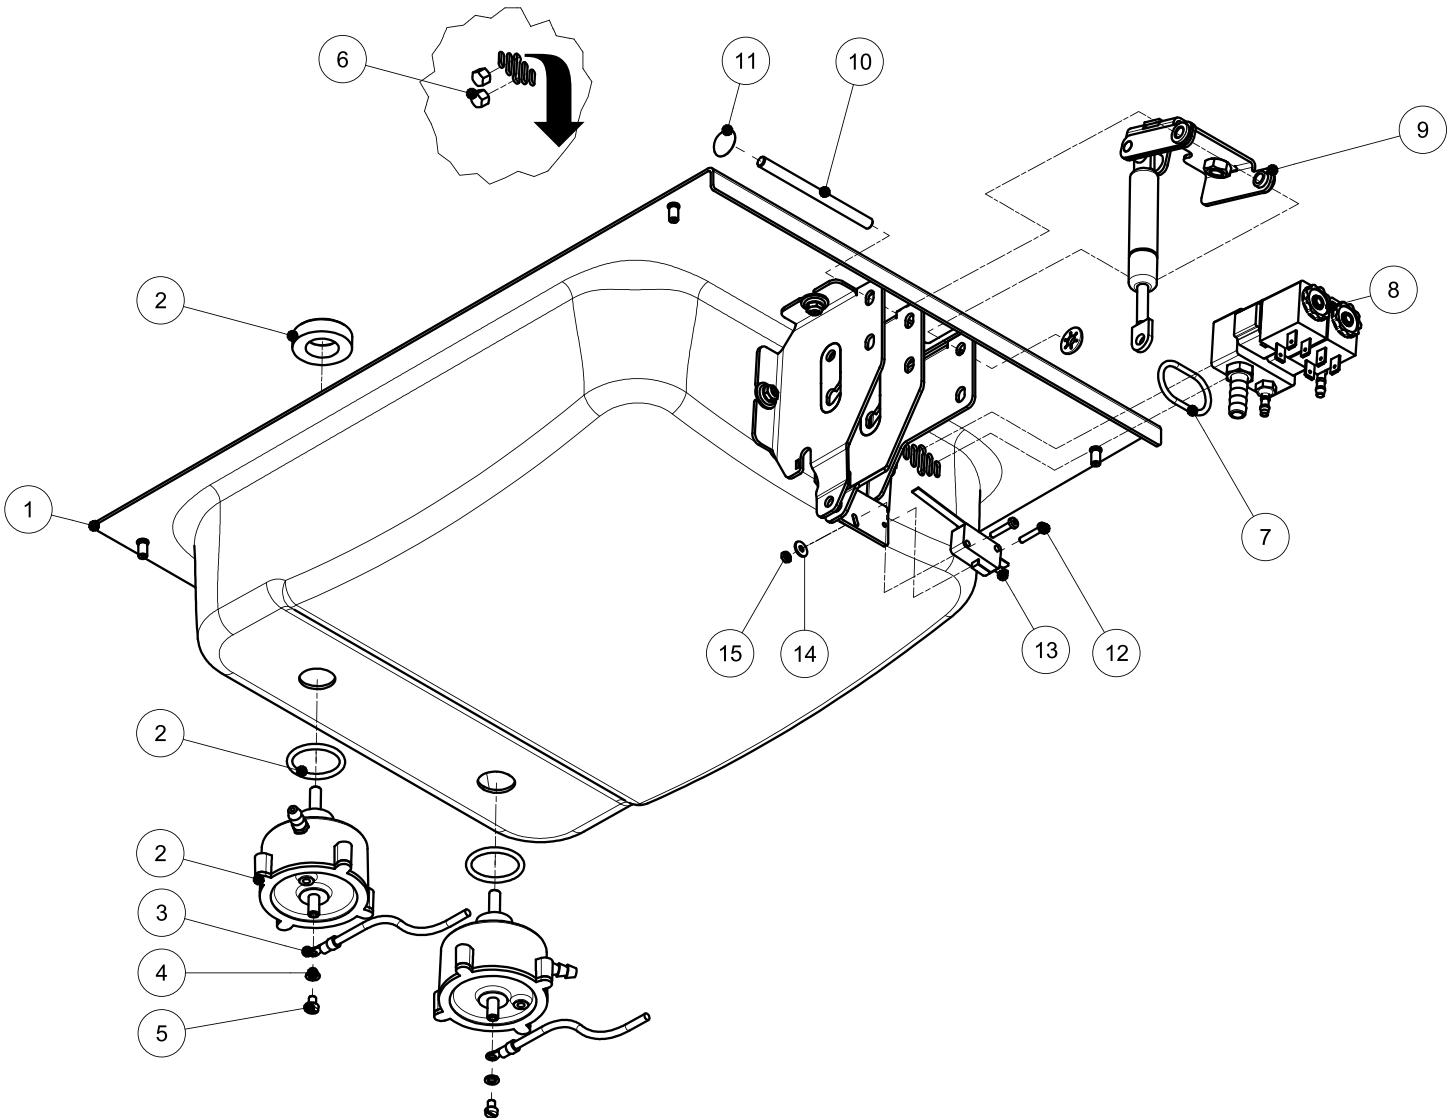

PARTS BREAKDOWN

ITEM	MODEL
59007	VP-NL-0008-SN

Overall

PARTS BREAKDOWN

ITEM	MODEL
59007	VP-NL-0008-SN

Vacuum Chamber

PARTS BREAKDOWN

ITEM	MODEL
59007	VP-NL-0008-SN

Lid

PARTS BREAKDOWN

ITEM	MODEL
59007	VP-NL-0008-SN

Hinge

PARTS BREAKDOWN

ITEM	MODEL
59007	VP-NL-0008-SN

Air Valve

PARTS BREAKDOWN