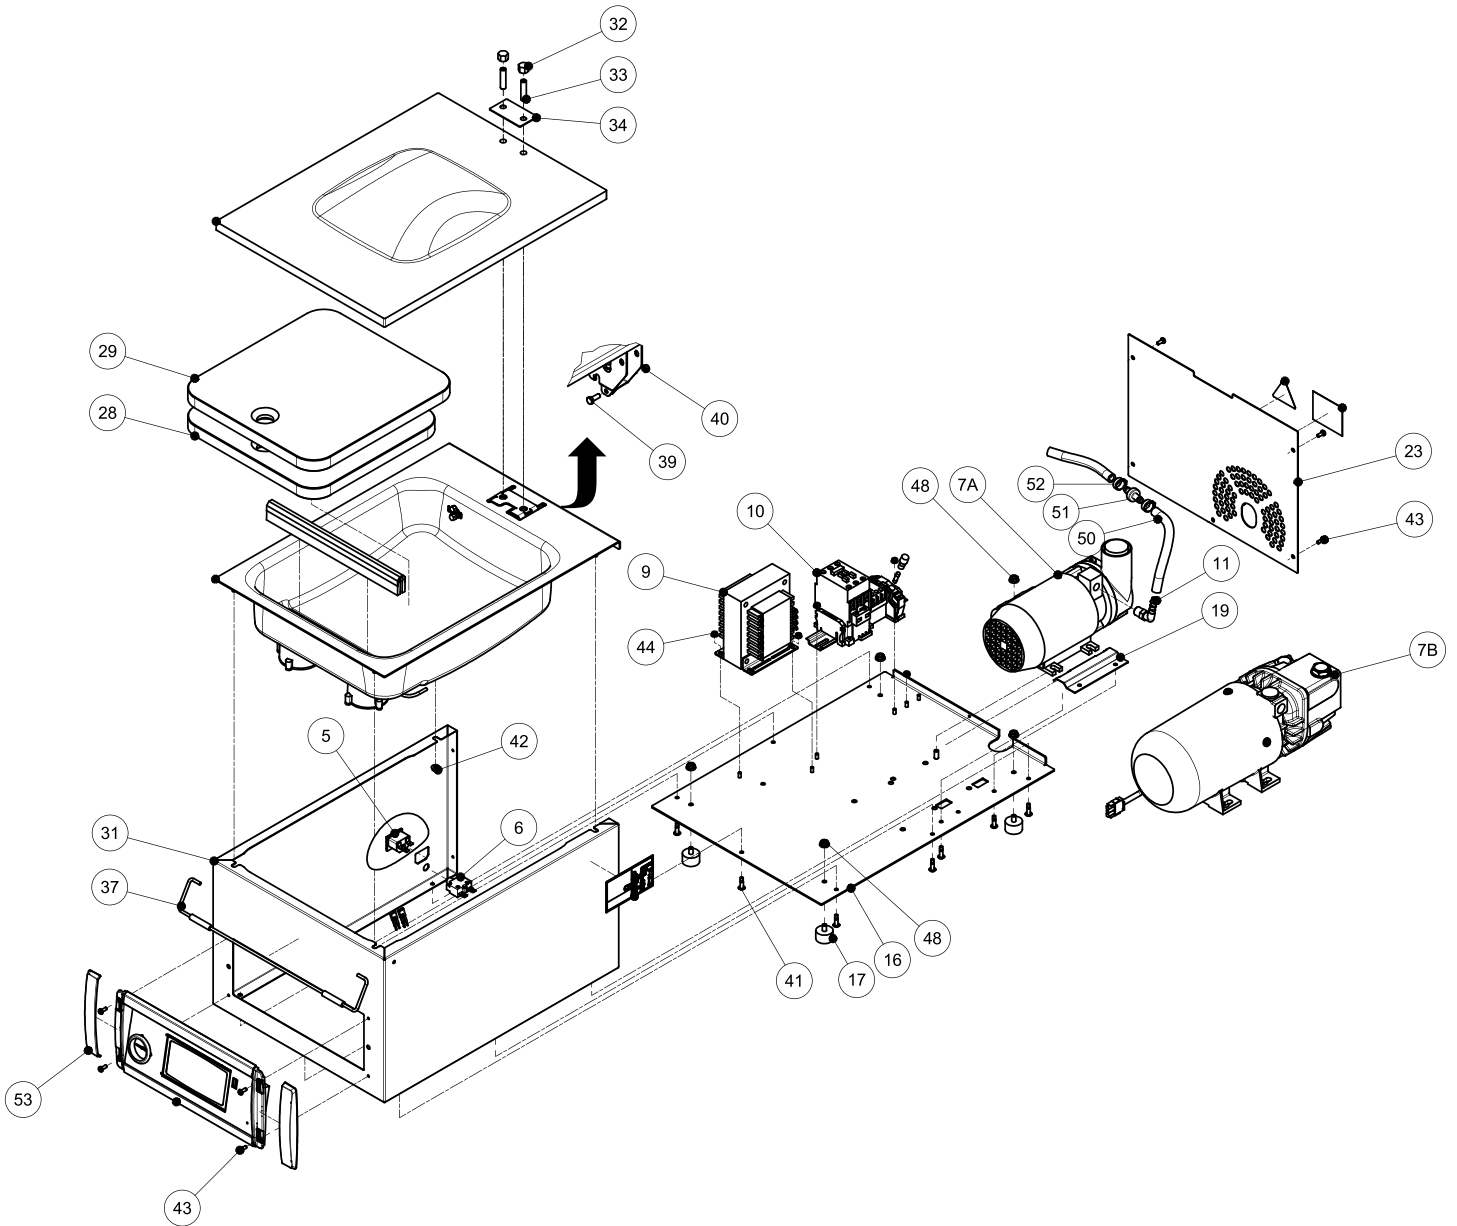

PARTS BREAKDOWN

ITEM	MODEL
59007	VP-NL-0008-SN

Overall

PARTS BREAKDOWN

ITEM	MODEL
59007	VP-NL-0008-SN

Vacuum Chamber

PARTS BREAKDOWN

ITEM	MODEL
59007	VP-NL-0008-SN