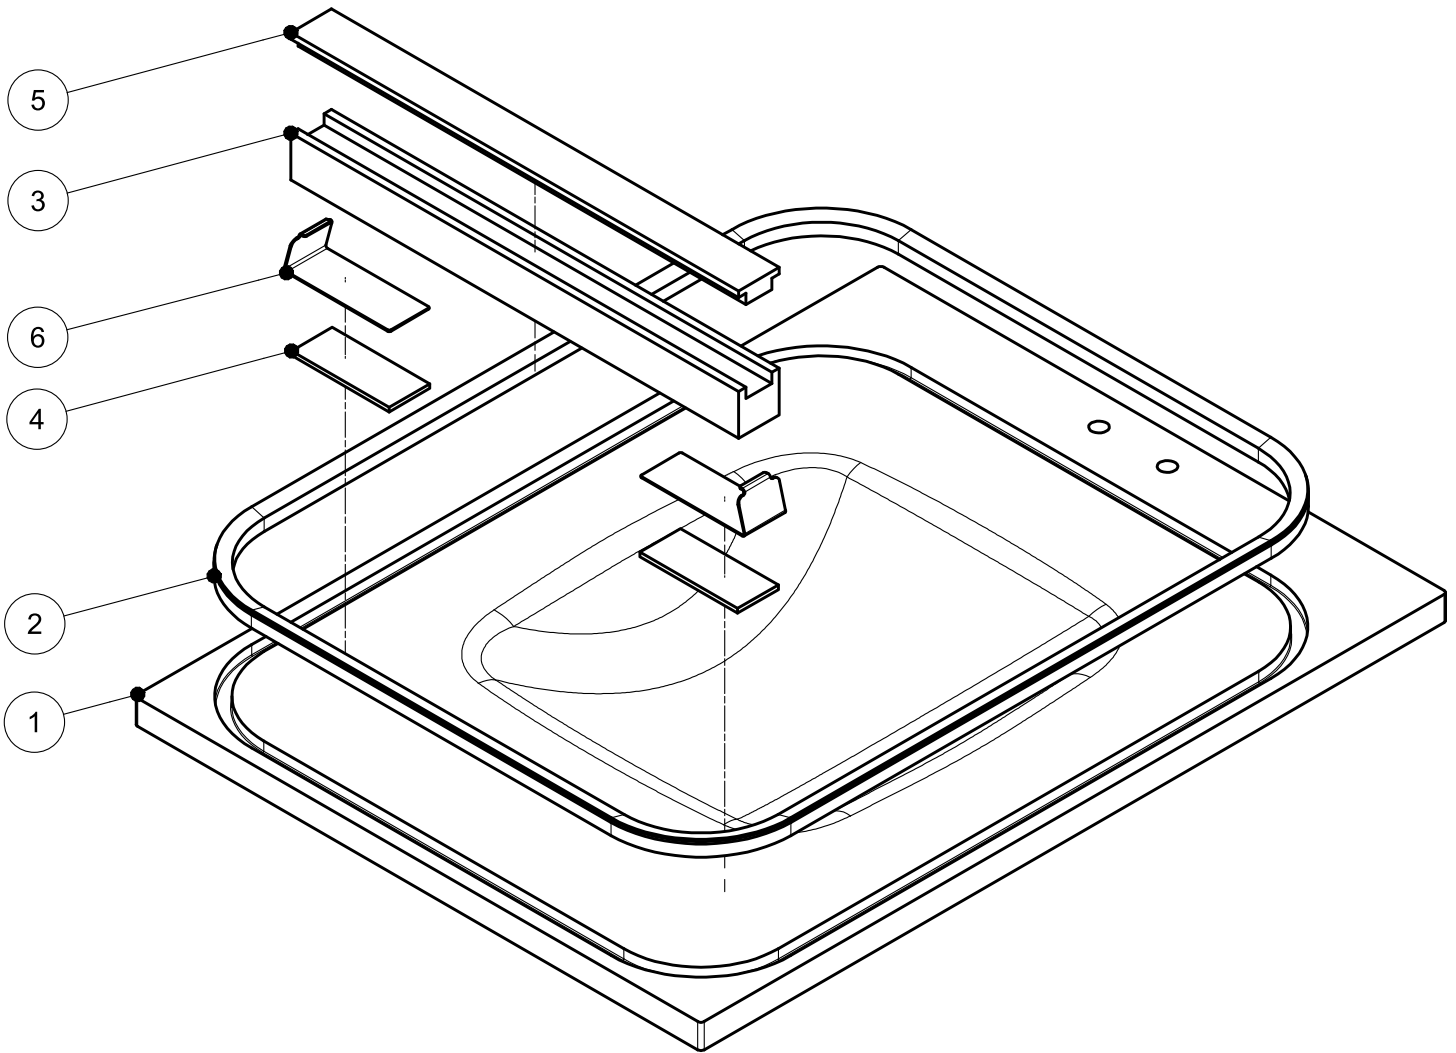

PARTS BREAKDOWN

ITEM	MODEL
59007	VP-NL-0008-SN

Overall

PARTS BREAKDOWN

ITEM	MODEL
59007	VP-NL-0008-SN

Vacuum Chamber

PARTS BREAKDOWN

ITEM	MODEL
59007	VP-NL-0008-SN

Lid

PARTS BREAKDOWN

ITEM	MODEL
59007	VP-NL-0008-SN

Hinge

PARTS BREAKDOWN

ITEM	MODEL
59007	VP-NL-0008-SN

Air Valve

PARTS BREAKDOWN