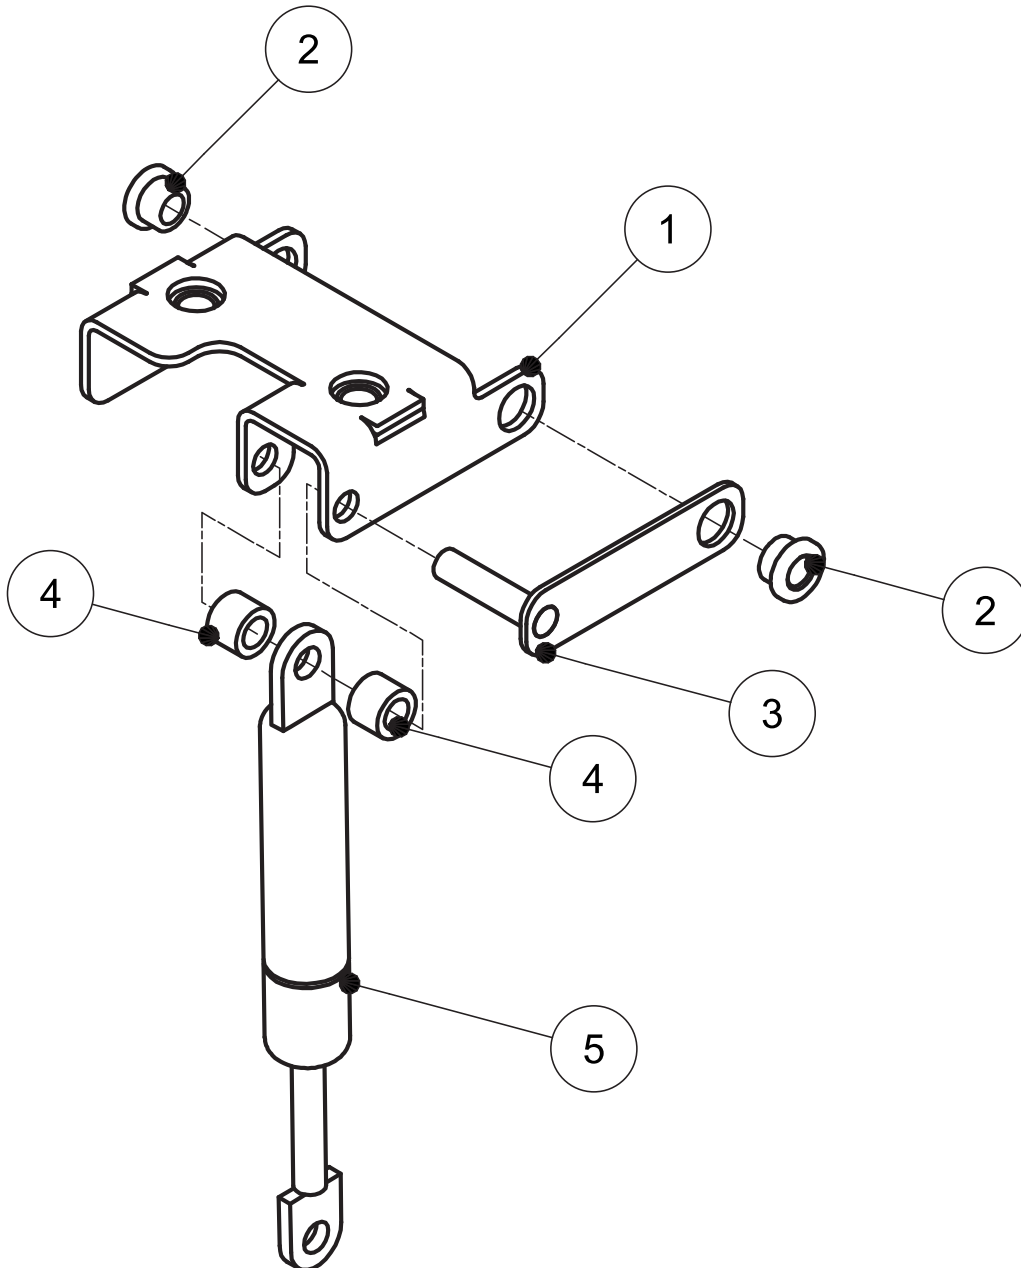

PARTS BREAKDOWN

ITEM	MODEL
59007	VP-NL-0008-SN

Overall

PARTS BREAKDOWN

ITEM	MODEL
59007	VP-NL-0008-SN

Vacuum Chamber

PARTS BREAKDOWN

ITEM	MODEL
59007	VP-NL-0008-SN

Lid

PARTS BREAKDOWN

ITEM	MODEL
59007	VP-NL-0008-SN

Hinge

PARTS BREAKDOWN

ITEM	MODEL
59007	VP-NL-0008-SN

Air Valve

PARTS BREAKDOWN